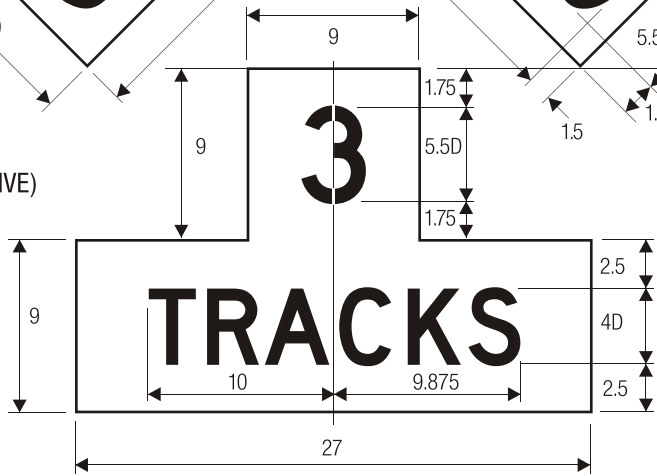

R15-1

LEGEND — BLACK
BACKGROUND — WHITE (REFLECTIVE)

R15-2 NUMBER OF TRACKS

R15-3 / W10-1a EXEMPT

COLORS FOR W10-1a FOR USE WITH W10-1:
LEGEND — BLACK
BACKGROUND — YELLOW (RETROREFLECTIVE)

COLORS FOR R15-2, R15-3 FOR USE WITH R15-1:
LEGEND — BLACK
BACKGROUND — WHITE (RETROREFLECTIVE)