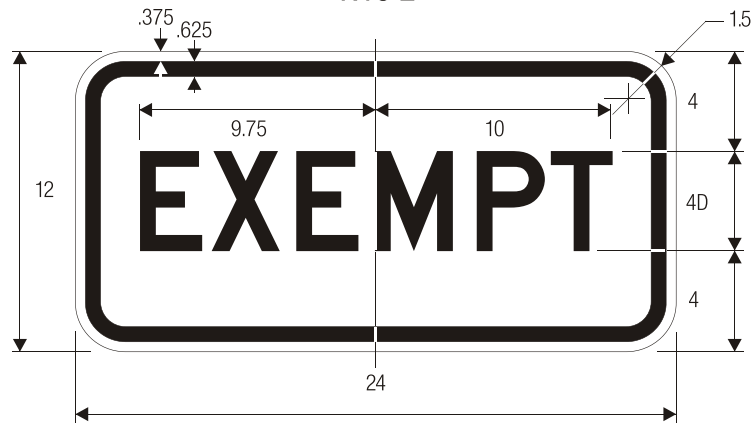

R15-1

LEGEND — BLACK
BACKGROUND — WHITE (REFLECTIVE)

R15-2 NUMBER OF TRACKS

R15-3 / W10-1a EXEMPT

COLORS FOR W10-1a FOR USE WITH W10-1:
LEGEND — BLACK
BACKGROUND — YELLOW (RETROREFLECTIVE)

COLORS FOR R15-2, R15-3 FOR USE WITH R15-1:
LEGEND — BLACK
BACKGROUND — WHITE (RETROREFLECTIVE)